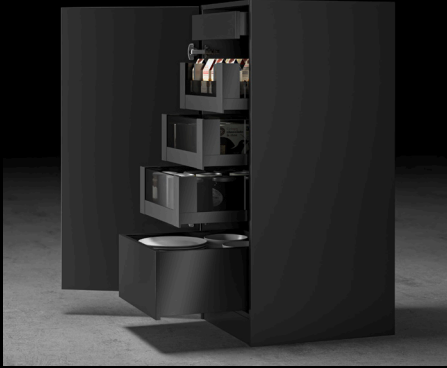

AVANTECH YOU DRAWERS

A design-conscious homeowner's dream.
 -sleek and modern thin-walled drawer
 -completely invisible screws and fixtures.
 -a customisable look using DesignCapes and Design Profiles

WINGLINE FOLDING DOOR

TOPLINE SLIDING DOOR

Luxurious opening and closing with Silent System integrated sliding doors. Perfect for spaces that have limited space.

SLIDELINE M DOOR

Great for smaller spaces that benefit from zero protrusion, it's great for benches in the kitchen or bathroom.