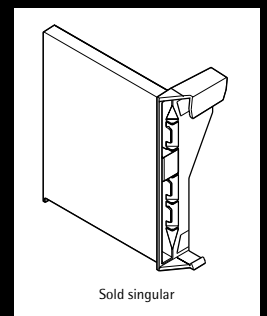

Item no.	Description
9182250	OrgaStore 830 - Profile 2000mm length - Aluminium, anthracite
9182247	OrgaStore 830 - Profile 2000mm length - Aluminium, silver
9182249	OrgaStore 830 - Profile 2000mm length - Aluminium, white
9278249	OrgaStore 830 - Divider - Plastic, anthracite
9278250	OrgaStore 830 - Divider - Plastic, silver
9182230	OrgaStore 830 - Divider - Plastic, white
9230268	OrgaStore 830 Adapter - Plastic, anthracite
9278248	OrgaStore 830 Adapter - Plastic, silver
9230269	OrgaStore 830 Adapter - Plastic, white