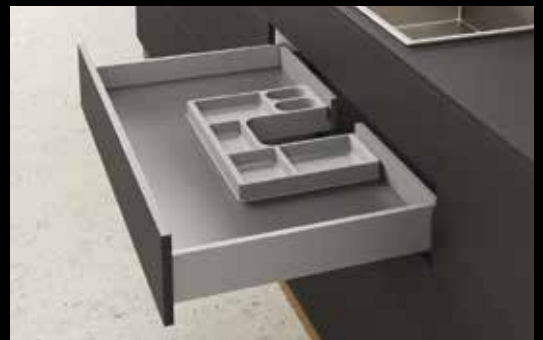

OrgaTray 510

- Can be used from 550mm cabinet body width and 350mm nominal drawer length
- Height 35mm plus bottom cover
- Plastic

9207047	OrgaTray 510, anthracite	1 set
9207045	OrgaTray 510, silver	1 set
9207046	OrgaTray 510, white	1 set