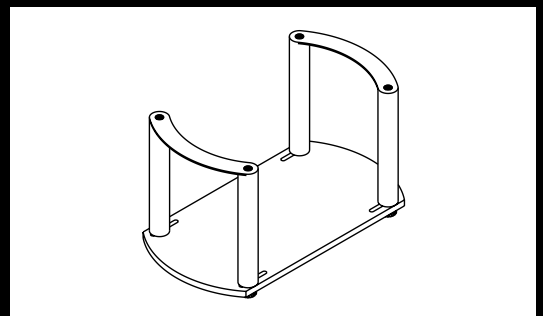

OrgaStore 270

Drawer Organisation: Pot & Pan – Timber

- High quality interior organisation system made of timber
- Variable in width
- Various cabinet body widths can be provided by combining individual articles
- It is recommended to fit an anti-slip mat
- Beech, anthracite lacquered

Item no.	Description

9287287	OrgaStore 270 - Wood Box - 210mm wide x 230.5mm length x 110mm height, anthracite

This item fits both 450mm and 500mm deep drawers by turning it through 90 degrees

9278310	OrgaStore 270 - Plate Holder - 340mm wide x 180mm length x 191mm height, anthracite