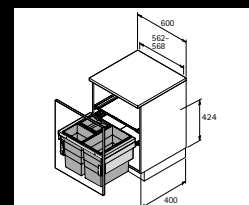

9279423 Cargo Synchro 600 - For cabinet body 600mm

Set comprises:

- Complete fitting for Actro over extension runner
- 1 system lid, including runners
- 1 bin x 28L and 2 bins x 13L, one of which with lid