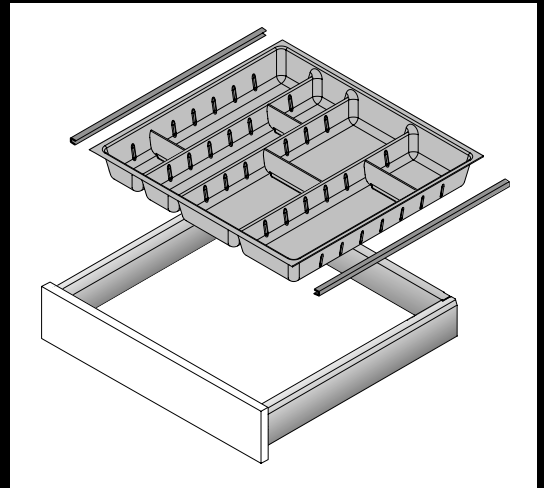

Edge Profile

Drawer Organisation: Plastic Edge Profile

- ▶ For fitting to side, width of interior organisation must be reduced by 4mm
- ▶ Length 500mm
- ▶ Can be shortened as required
- ▶ Plastic, chrome look

Chrome

Item no.	Description	PU
9135408	Edge Profile - 500mm nominal length - Plastic, chrome	1 set

OrgaStore 830

Drawer Organisation: Metal & Plastic

- ▶ OrgaStore 830
- ▶ For variable or standard cabinet body width
- ▶ For use from nominal length of 300mm
- ▶ It is recommended to fit an anti-slip mat