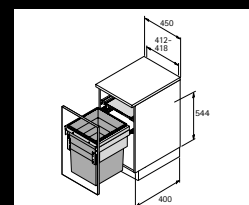

9279421 Cargo Synchro 450 - 55L - For cabinet body 450mm

Set comprises:

- Complete fitting for Actro over extension runner
- 1 system lid, including runners
- 1 bin x 55L