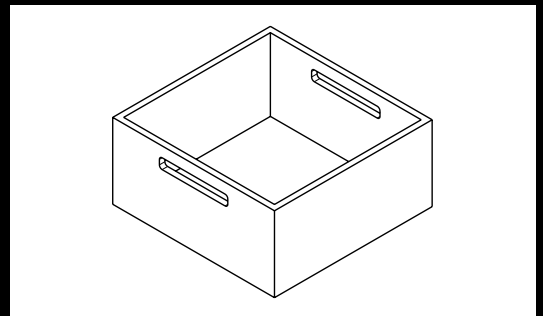

OrgaStore 270

Drawer Organisation: Pot & Pan – Timber

- High quality interior organisation system made of timber
- Variable in width
- Various cabinet body widths can be provided by combining individual articles
- It is recommended to fit an anti-slip mat
- Beech, anthracite lacquered

Item no.	Description

9287287	OrgaStore 270 - Wood Box - 210mm wide x 230.5mm length x 110mm height, anthracite

This item fits both 450mm and 500mm deep drawers by turning it through 90 degrees

9278310	OrgaStore 270 - Plate Holder - 340mm wide x 180mm length x 191mm height, anthracite