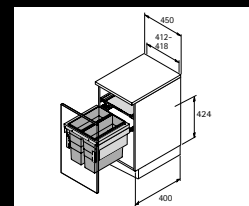

Waste Collecting Systems

Drawer Organisation: Cargo Synchro behind front panels

- Top running waste system for synchronised Actro over extension runner and Silent System (400mm Nominal Length)
- Side panel installation, for cabinet body thickness of 16-19mm
- The shallowed installed depth provides space for U bend, water connections and built-under appliances
- Including pull-out metal system lid, covered completely with non-slip rubber mat
- Please order Actro over extension runner seperately
- Frame and system lid, powder coated steel, dark grey
- Bin, single lid and rubber mat, dark grey plastic

Item no. Description

9279420 Cargo Synchro 450 - 2 x 18L - For cabinet body 450mm

Set comprises:

- Complete fitting for Actro over extension runner
- 1 system lid, including runners
- 2 bins x 18L