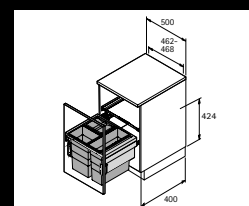

9279422 Cargo Synchro 500 - For cabinet body 500mm

Set comprises:

- Complete fitting for Actro over extension runner
- 1 system lid, including runners
- 1 bin x 18L and 2 bins x 13L, one of which with lid