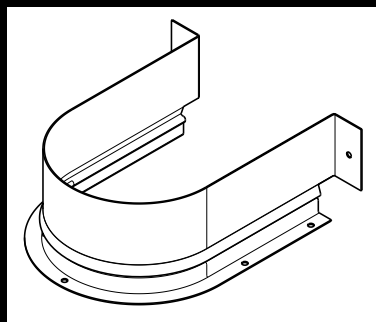

Metal surround for U bend cut-out

Drawer Organisation: Square & Round cut-outs

- Can be used for nominal lengths of 300mm and over
- Use recommended on cabinet bodies in a width of 400mm and over
- Height 53mm plus bottom panel thickness for cut-out - square
- Height 67mm plus bottom panel thickness for cut-out - round
- Powder coated steel

Item no.	Description
9204284	Metal surround for U bend cut-out - round, anthracite
9204282	Metal surround for U bend cut-out - round, silver
9204283	Metal surround for U bend cut-out - round, white
9278343	Metal surround for U bend cut-out - square, anthracite
9278342	Metal surround for U bend cut-out - square, silver
9278344	Metal surround for U bend cut-out - square, white