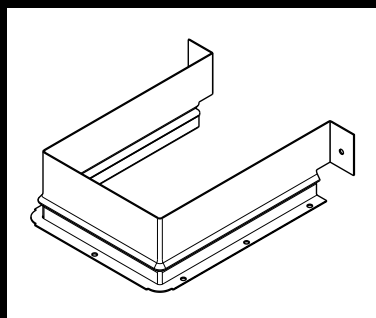

Metal surround for U bend cut-out

Drawer Organisation: Square & Round cut-outs

- Can be used for nominal lengths of 300mm and over
- Use recommended on cabinet bodies in a width of 400mm and over
- Height 53mm plus bottom panel thickness for cut-out - square
- Height 67mm plus bottom panel thickness for cut-out - round
- Powder coated steel

Item no.	Description
9204284	Metal surround for U bend cut-out - round, anthracite
9204282	Metal surround for U bend cut-out - round, silver
9204283	Metal surround for U bend cut-out - round, white
9278343	Metal surround for U bend cut-out - square, anthracite
9278342	Metal surround for U bend cut-out - square, silver
9278344	Metal surround for U bend cut-out - square, white