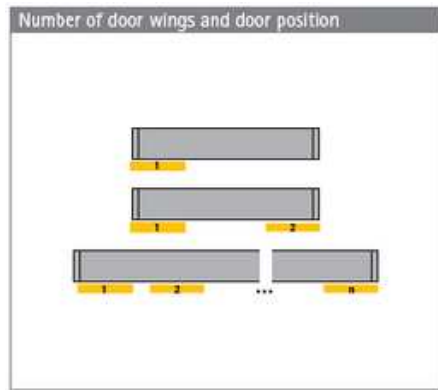

SlideLine M is perfect for those spaces that require a zero protrusion system.

APPLICATIONS

- Kitchen - on bench | overhead cabinetry
- Bathroom
- Office

FEATURES

Max weight	30kg
Max door height	2000mm
Door widths	300mm to 1800mm
Opening & closing function	Soft opening soft colliding soft closing
Frame materials	Wooden aluminum glass
Door position	Overlay inset
Compatible with	Cadro aluminium framing system

SlideLine M | Door Positioning

Overlay

Inset Door Positioning