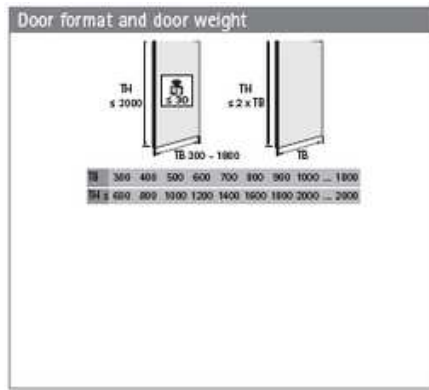

SlideLine M | Door Positioning

Overlay