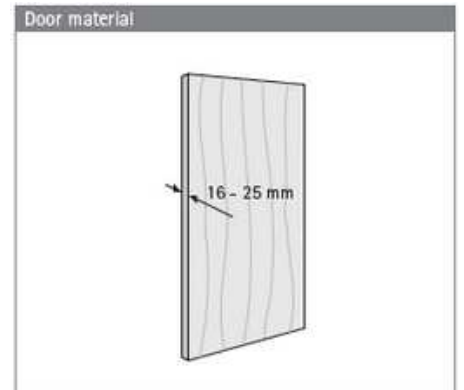

SlideLine M | Door Positioning

Overlay