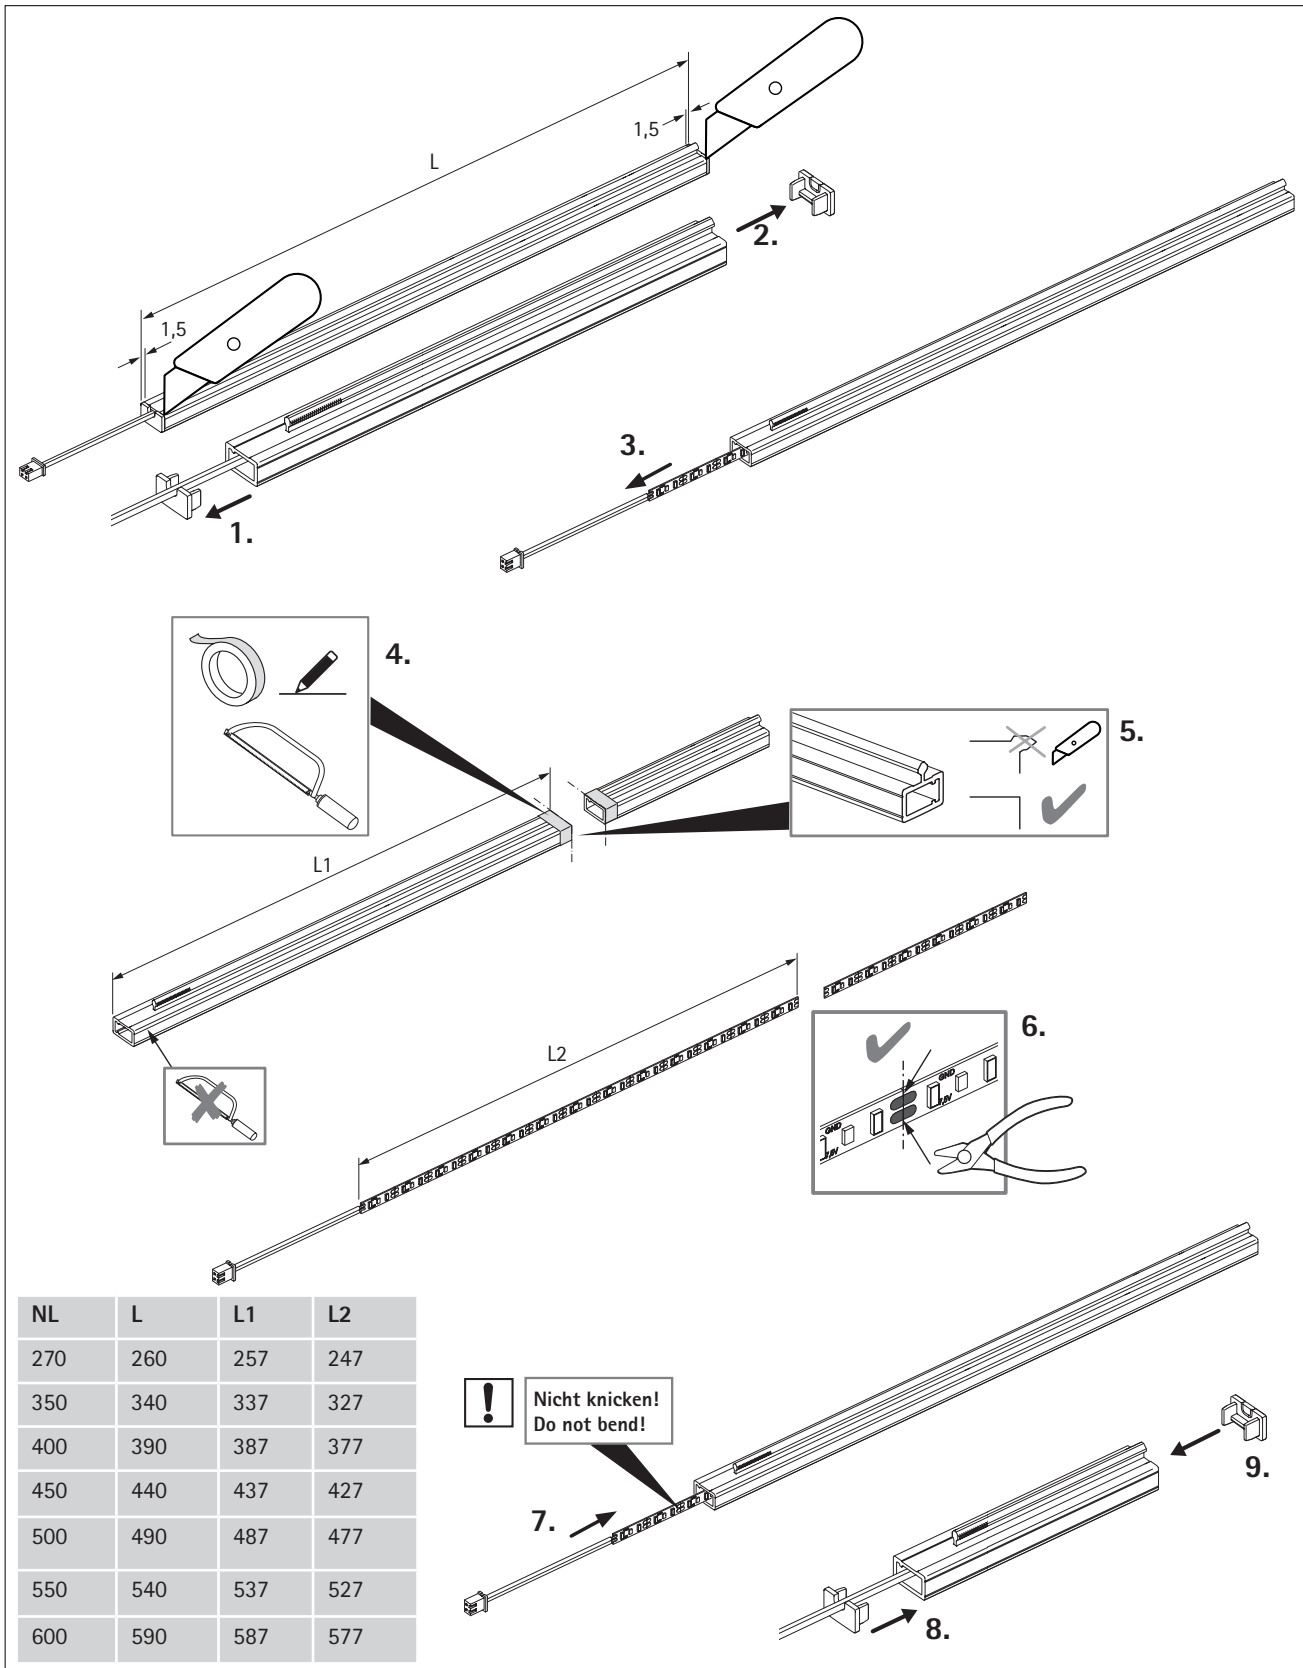

Inlay drawer side profile illumination

Set comprises:

- 2 LED light sets
- 1 magnet
- 1 rechargeable battery
- 1 rechargeable battery holder, self adhesive
- 1 adapter for steel rear panel
- 3 cable holders, self adhesive
- 1 Micro USB B charging cable
- 1 extension cable
- Fixing material

Planning / installation dimensions

AvanTech YOU double walled drawer system

- ▶ Lighting for AvanTech YOU
- ▶ Inlay

Planning / installation dimensions

AvanTech YOU double walled drawer system

- ▶ Lighting for AvanTech YOU
- ▶ Inlay magnet sensor