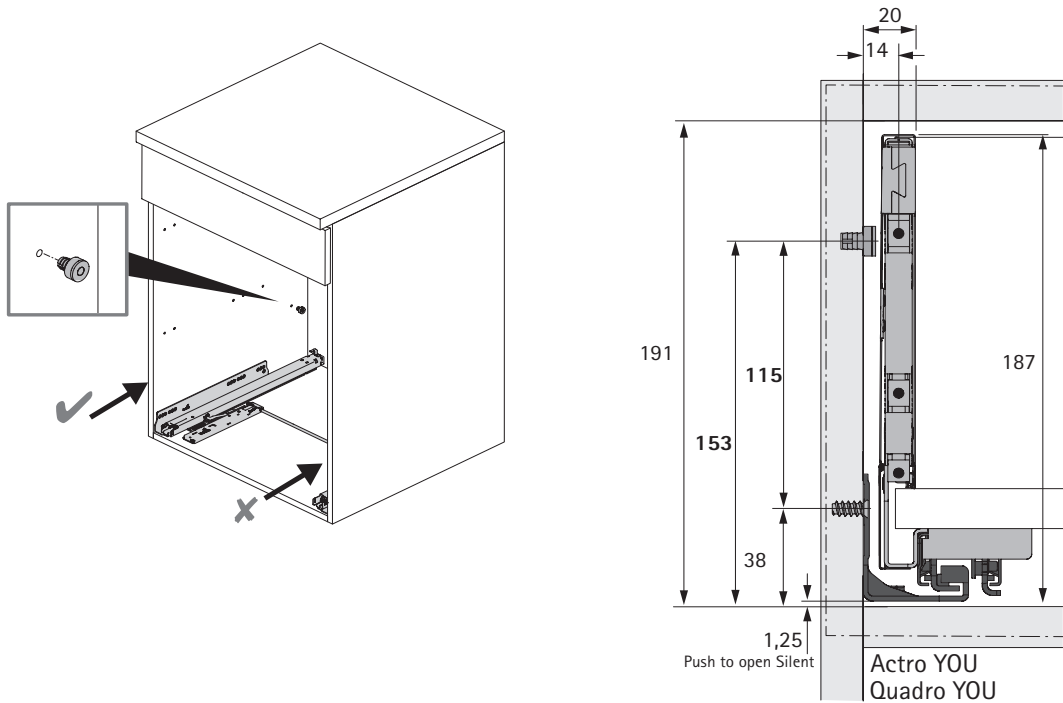

Inlay drawer side profile illumination

Set comprises:

- 2 LED light sets
- 1 magnet
- 1 rechargeable battery
- 1 rechargeable battery holder, self adhesive
- 1 adapter for steel rear panel
- 3 cable holders, self adhesive
- 1 Micro USB B charging cable
- 1 extension cable
- Fixing material

Planning / installation dimensions

AvanTech YOU double walled drawer system

- ▶ Lighting for AvanTech YOU
- ▶ Inlay

Planning / installation dimensions

AvanTech YOU double walled drawer system

- ▶ Lighting for AvanTech YOU
- ▶ Inlay magnet sensor

Planning / installation dimensions

NL					
350	400	450	500	550	600

	X	Y
A	NL + 9 mm	NL
B	NL + a + b + 9 mm	NL + a + b
C	NL + a + b + 15 mm	NL + a + b

AvanTech YOU double walled drawer system

- ▶ Lighting for AvanTech YOU
- ▶ Attaching battery pack