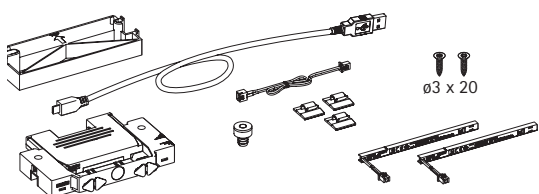

Illumination design profile

Set comprises:

- 2 LED light sets
- 1 magnet
- 1 rechargeable battery
- 1 rechargeable battery holder, self adhesive
- 1 adapter for steel rear panel
- 3 cable holders, self adhesive
- 1 Micro USB B charging cable
- 1 extension cable
- Fixing material

Nominal length mm	Colour	Order no.	PU
≤ 450	Anthracite	9 305 736	1 set
≤ 500	Anthracite	9 305 740	1 set
≤ 550	Anthracite	9 305 738	1 set
≤ 650	Anthracite	9 305 742	1 set

Nominal length mm	Colour	Order no.	PU
≤ 450	Stainless steel look	9 305 743	1 set
≤ 500	Stainless steel look	9 305 745	1 set
≤ 550	Stainless steel look	9 305 744	1 set
≤ 650	Stainless steel look	9 305 746	1 set

Inlay drawer side profile illumination

Set comprises:

- 2 LED light sets
- 1 magnet
- 1 rechargeable battery
- 1 rechargeable battery holder, self adhesive
- 1 adapter for steel rear panel
- 3 cable holders, self adhesive
- 1 Micro USB B charging cable
- 1 extension cable
- Fixing material