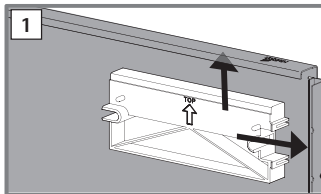

AvanTech YOU double walled drawer system

- Lighting for AvanTech YOU
- Attaching battery pack

Planning / installation dimensions