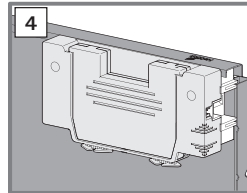

AvanTech YOU double walled drawer system

- Lighting for AvanTech YOU
- Attaching battery pack

Planning / installation dimensions