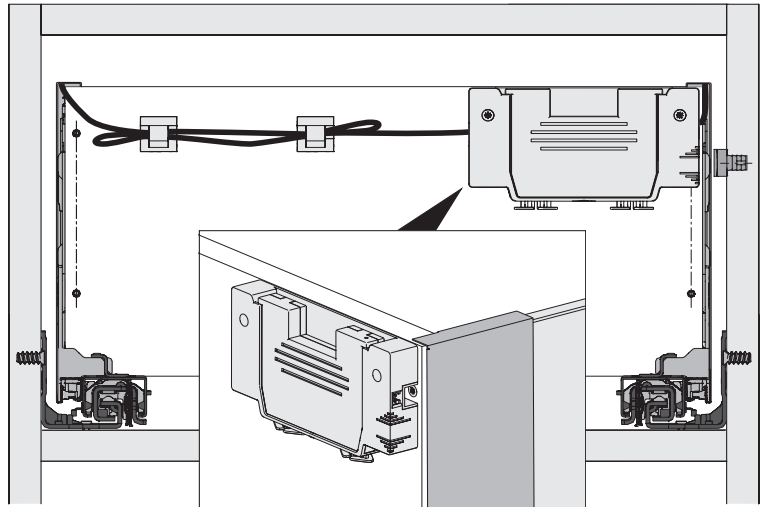

AvanTech YOU double walled drawer system

- Lighting for AvanTech YOU
- Attaching battery pack

Planning / installation dimensions