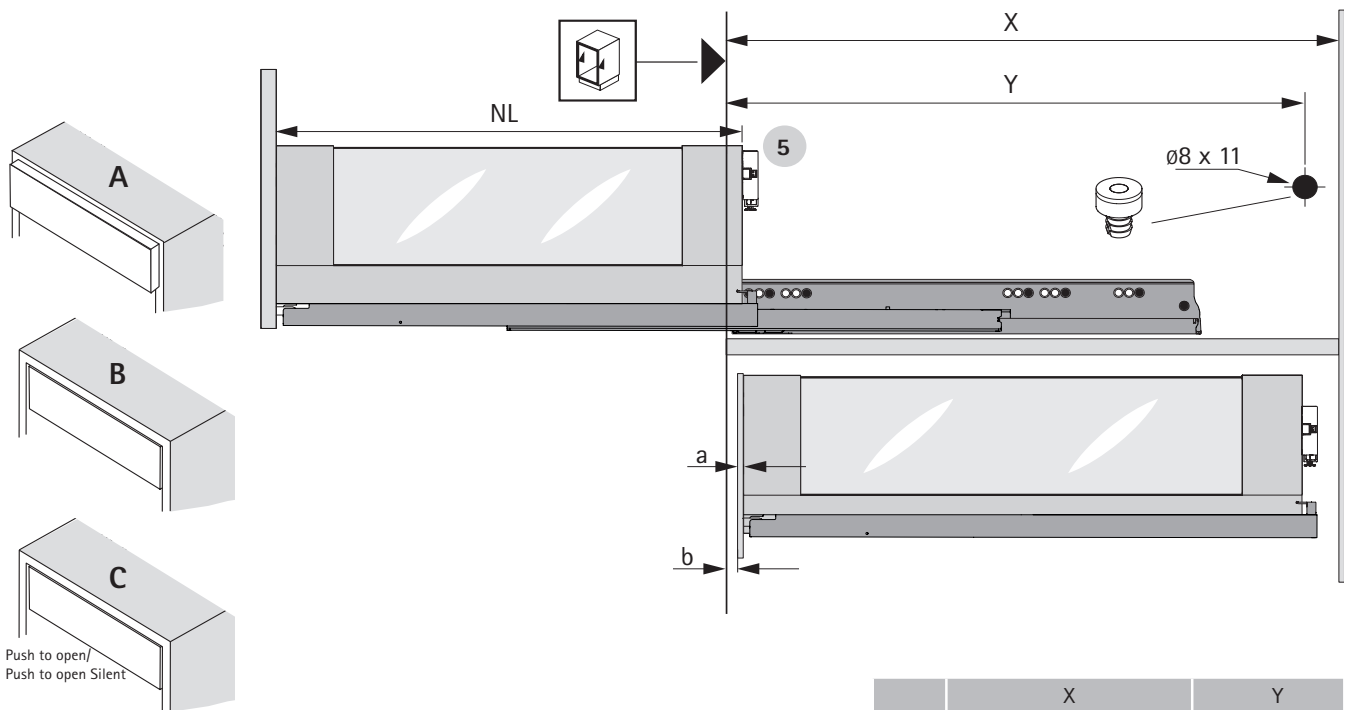

Planning / installation dimensions

AvanTech YOU double walled drawer system

- ▶ Lighting for AvanTech YOU
- ▶ Inlay

Planning / installation dimensions

AvanTech YOU double walled drawer system

- ▶ Lighting for AvanTech YOU
- ▶ Inlay magnet sensor

Planning / installation dimensions

NL					
350	400	450	500	550	600

	X	Y
A	NL + 9 mm	NL
B	NL + a + b + 9 mm	NL + a + b
C	NL + a + b + 15 mm	NL + a + b

AvanTech YOU double walled drawer system

- ▶ Lighting for AvanTech YOU
- ▶ Attaching battery pack