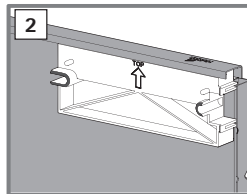

AvanTech YOU double walled drawer system

- Lighting for AvanTech YOU
- Attaching battery pack

Planning / installation dimensions