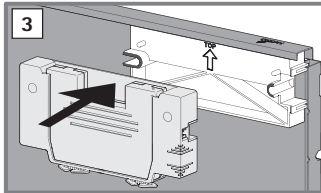

AvanTech YOU double walled drawer system

- Lighting for AvanTech YOU
- Attaching battery pack

Planning / installation dimensions