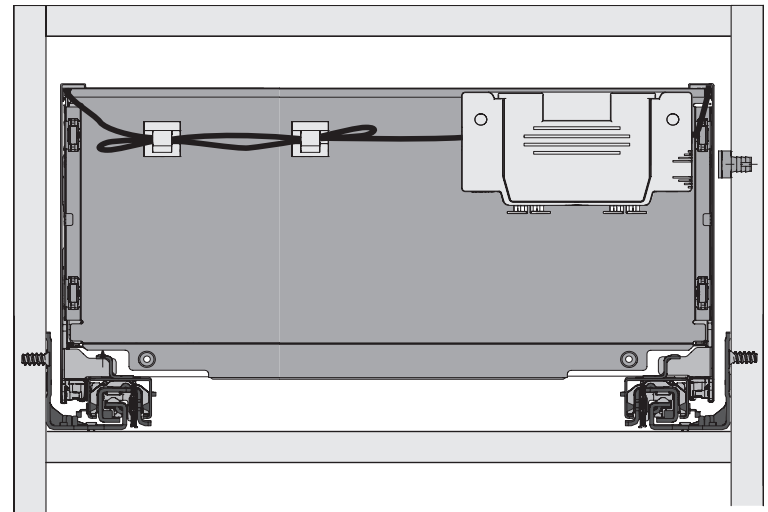

AvanTech YOU double walled drawer system

- Lighting for AvanTech YOU
- Attaching battery pack

Planning / installation dimensions