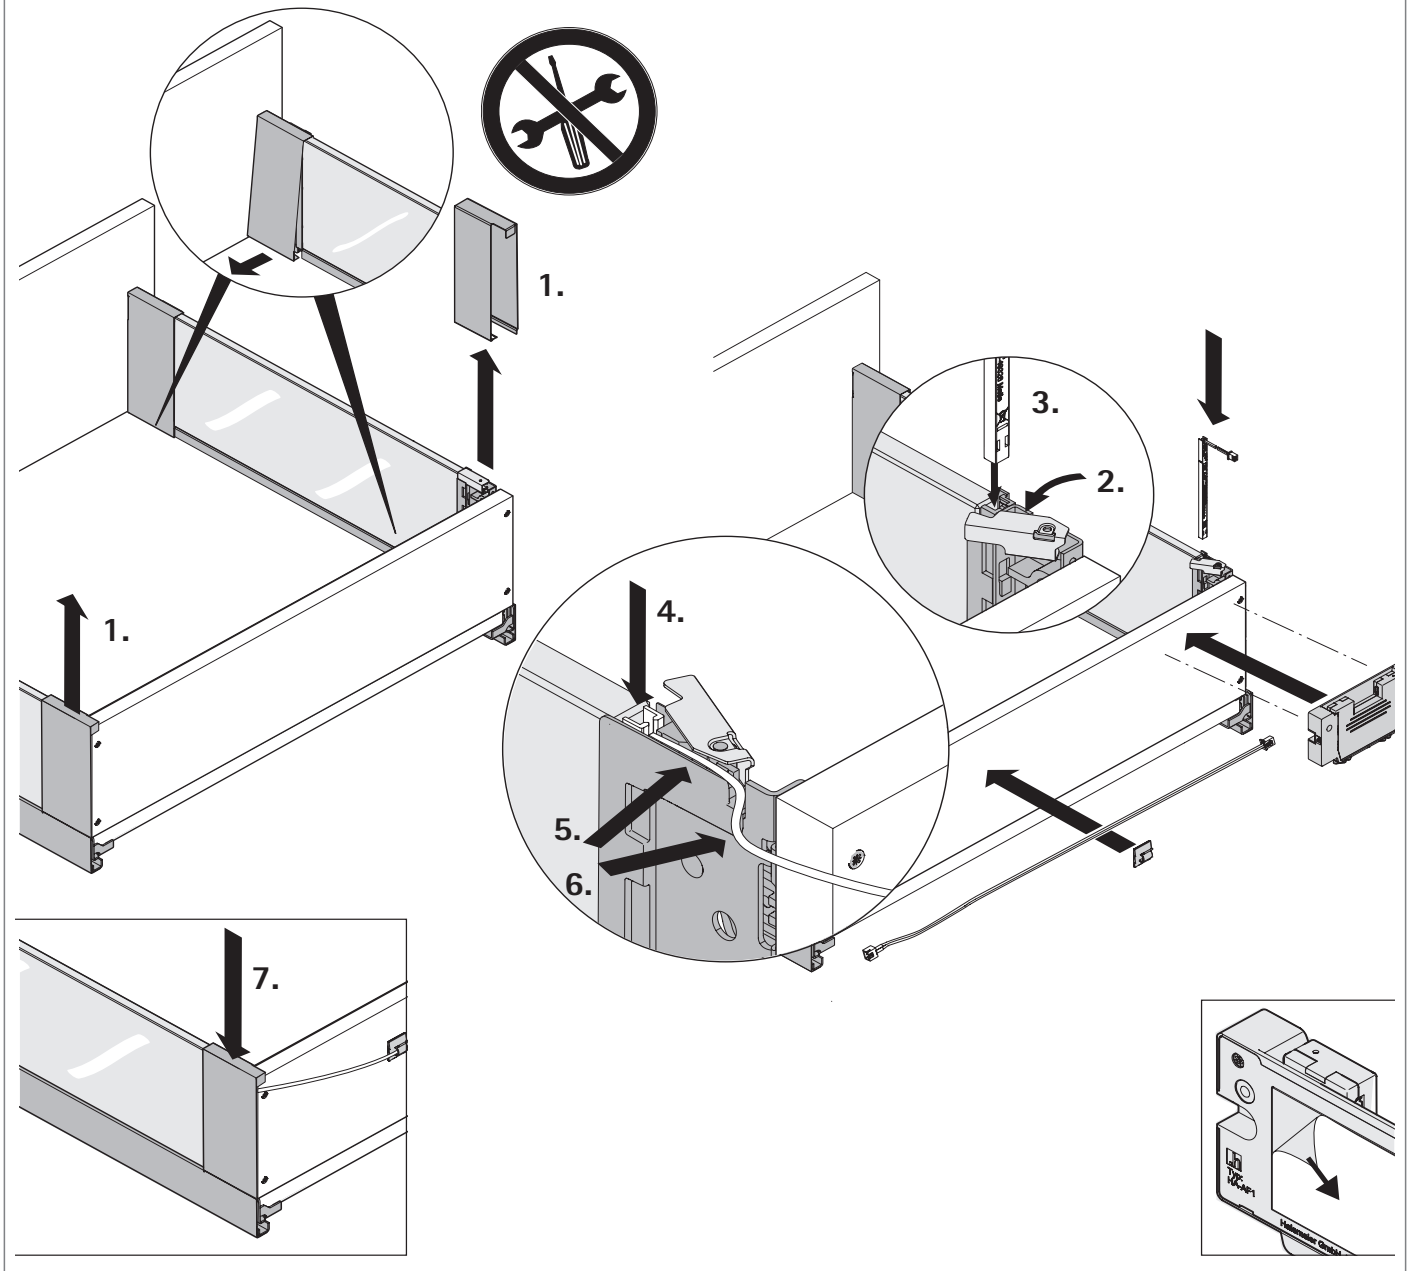

Inlay drawer side profile illumination

Set comprises:

- 2 LED light sets
- 1 magnet
- 1 rechargeable battery
- 1 rechargeable battery holder, self adhesive
- 1 adapter for steel rear panel
- 3 cable holders, self adhesive
- 1 Micro USB B charging cable
- 1 extension cable
- Fixing material

Planning / installation dimensions

AvanTech YOU double walled drawer system

- ▶ Lighting for AvanTech YOU
- ▶ Inlay

Planning / installation dimensions

AvanTech YOU double walled drawer system

- ▶ Lighting for AvanTech YOU
- ▶ Inlay magnet sensor