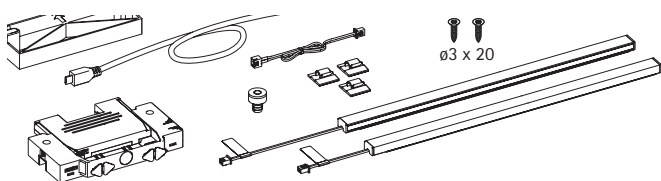

This integrated lighting solution has a practical, rechargeable lithium-ion battery.

Available in both Profile and Inlay, this energy efficient lighting automatically turns on when opening the drawer and off when closed or after 30 seconds.

AvanTech YOU double walled drawer system

► Lighting for AvanTech YOU

- Can be retrofitted as an option for system height for 101 / 139 / 187 / 251 mm
- For cutting to length
- Diffuse light, colour temperature 4000K
- 1 set per drawer, including 1 rechargeable battery pack, rechargeable via micro USB
- Automatic illumination when opening the drawer, switches off when closing the drawer or after 30 seconds

Illumination design profile

Set comprises:

- 2 LED light sets
- 1 magnet
- 1 rechargeable battery
- 1 rechargeable battery holder, self adhesive
- 1 adapter for steel rear panel
- 3 cable holders, self adhesive
- 1 Micro USB B charging cable
- 1 extension cable
- Fixing material

Nominal length mm	Colour	Order no.	PU
≤ 450	Anthracite	9 305 736	1 set
≤ 500	Anthracite	9 305 740	1 set
≤ 550	Anthracite	9 305 738	1 set
≤ 650	Anthracite	9 305 742	1 set

Nominal length mm	Colour	Order no.	PU
≤ 450	Stainless steel look	9 305 743	1 set
≤ 500	Stainless steel look	9 305 745	1 set
≤ 550	Stainless steel look	9 305 744	1 set
≤ 650	Stainless steel look	9 305 746	1 set