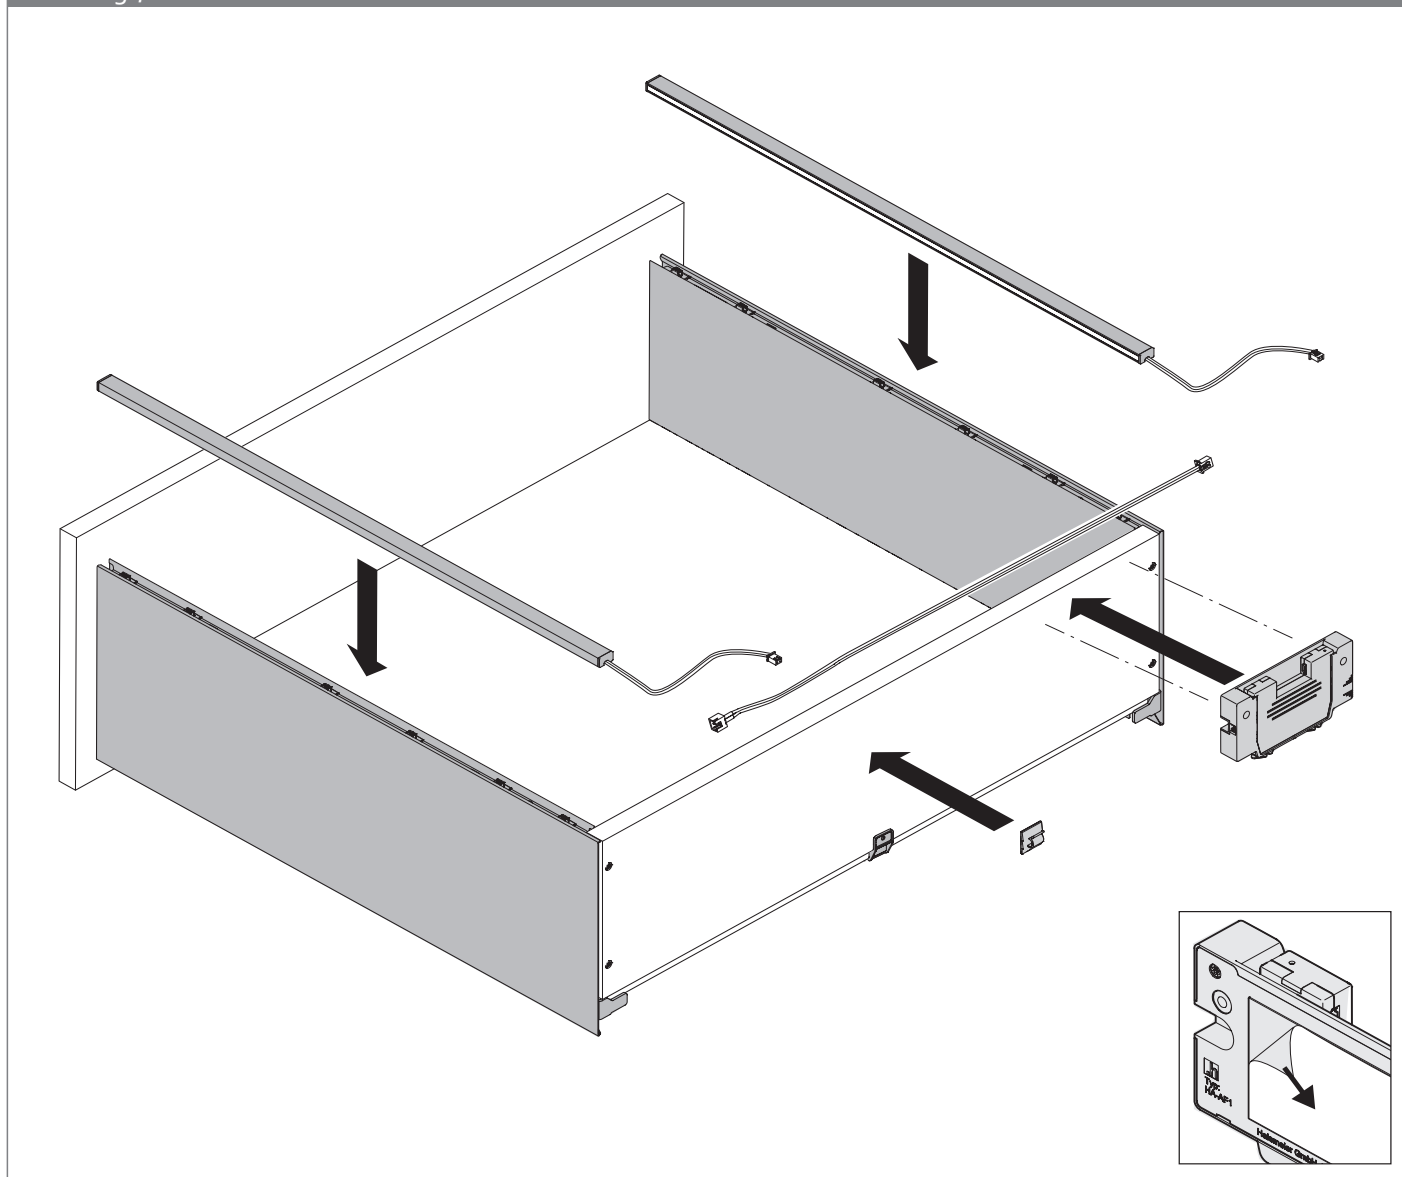

AvanTech YOU double walled drawer system

- Lighting for AvanTech YOU
- Design Profile

Planning / installation dimensions