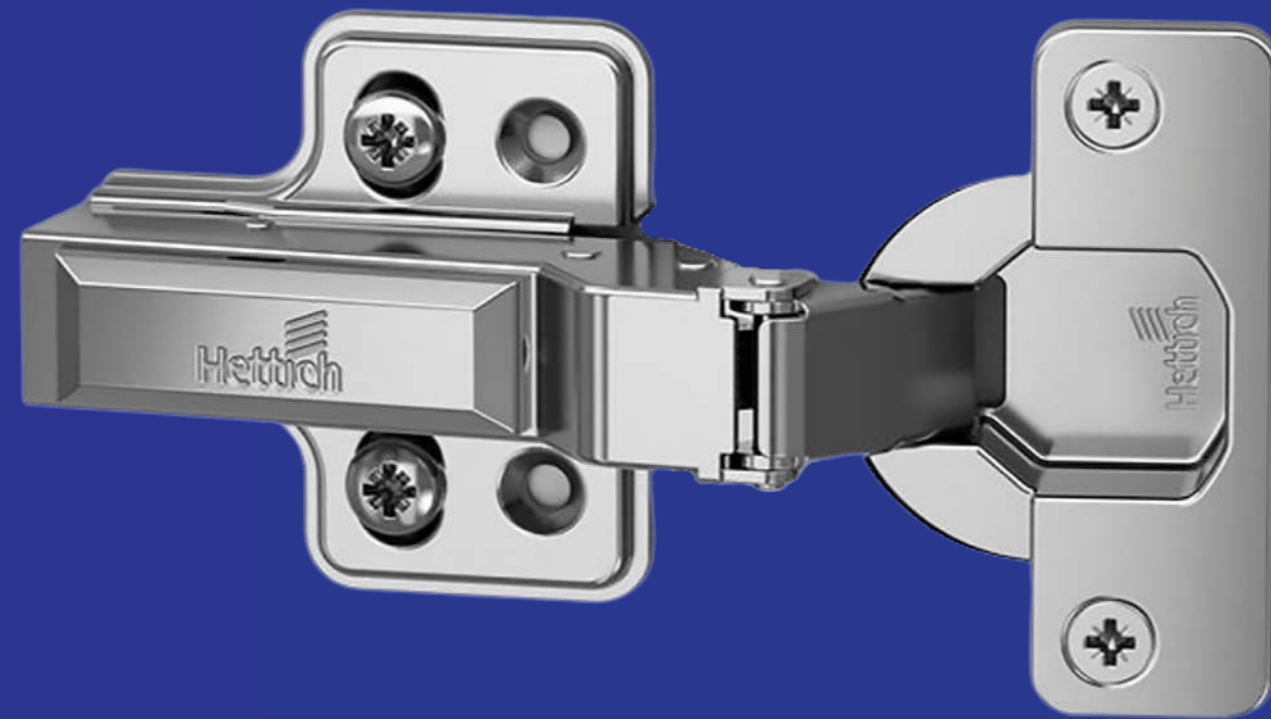

VEOSYS

A stainless steel hinge for the Kiwi outdoors

Passionate about interiors

Hettich

Raise the expectations for reliable outdoor designs with the Veosys hinge. It is perfect for any high moisture or salt environment, and operates smoothly over an impressive temperature range. Produced from stainless steel equivalent to kitchen sinks, it is a robust all-rounder for challenging design situations.

Choose Veosys for coastal homes, outdoor kitchens, indoor pools and gyms.

Veosys stainless steel hinge

Recreate this beach side outdoor kitchen using:
Veosys hinges with inset and full overlay door framing | InnoTech Atira soft-closing drawers

the all-rounder hinge

Leverage the durability of stainless steel to bring your design dreams to life.

material	stainless steel EN 15570
grade	304
colour	silver
operational	between 5 and 40°C
tested	120h NSS ISO 9227
door thickness	14-22 mm
door application	full overlay, half overlay, inset
opening function	105° opening angle
closing function	automated soft-close at 35°