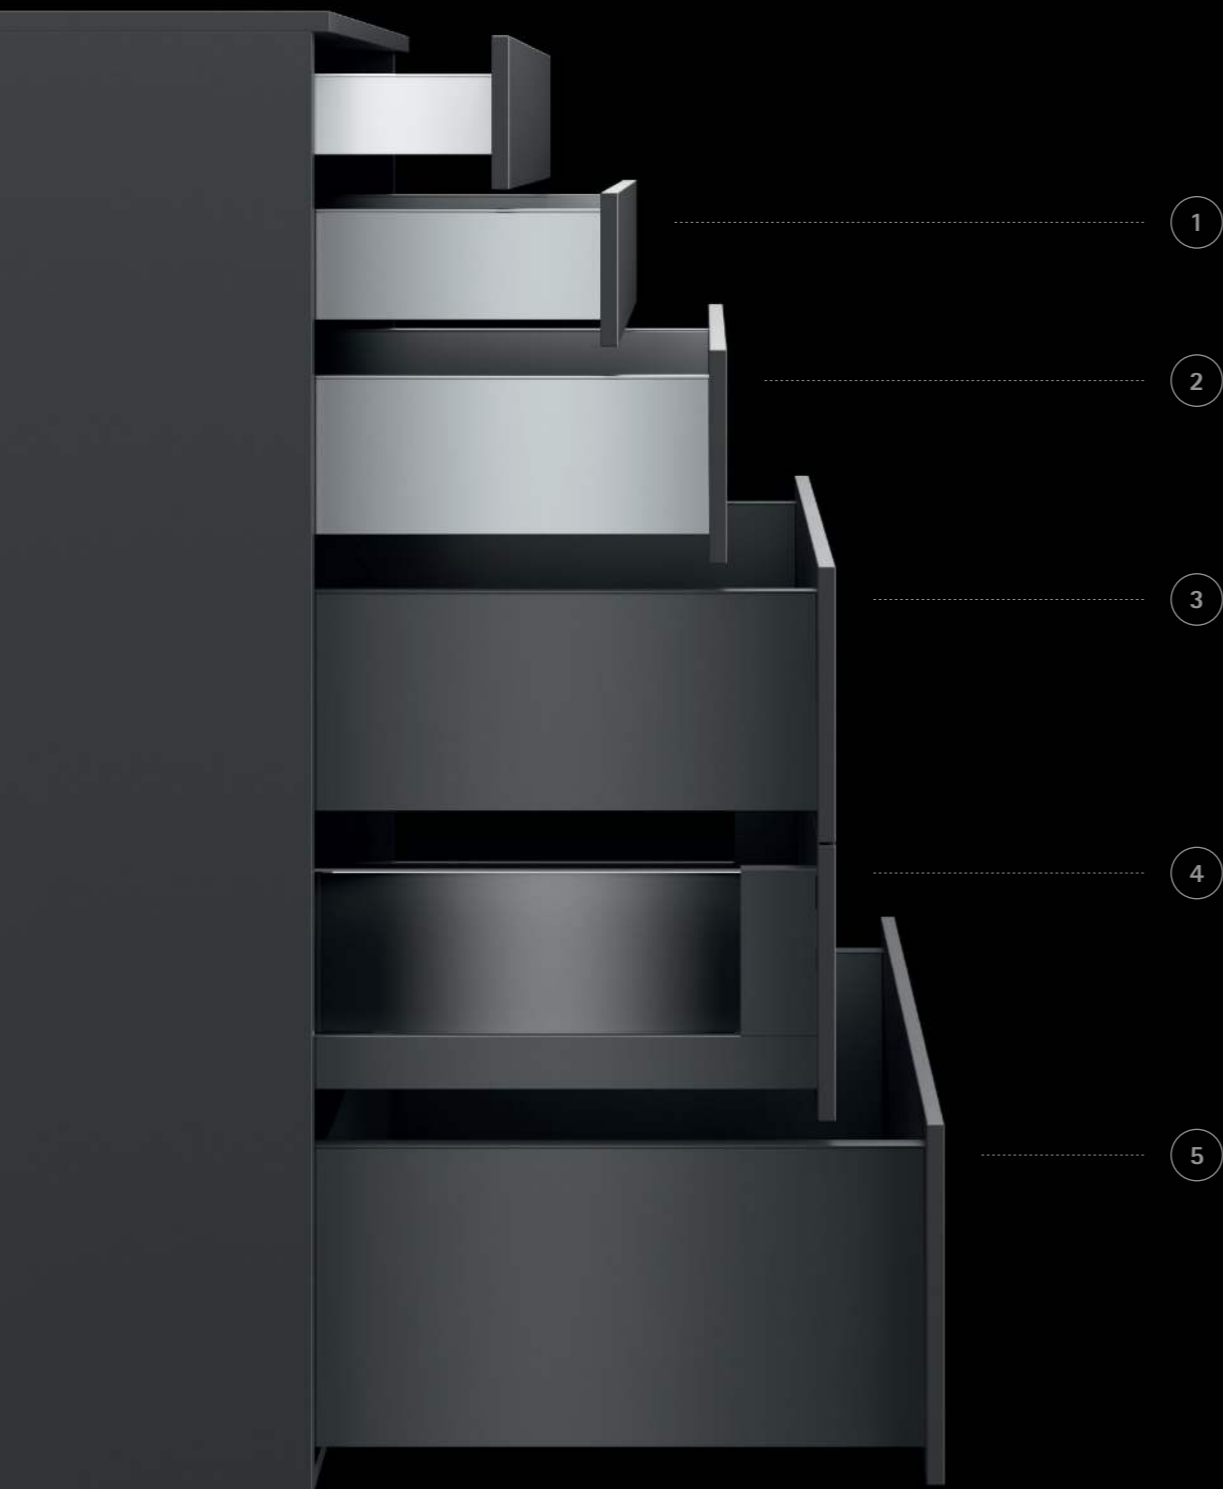

DESIGN DIVERSITY

DRAWER SIDE PROFILE COLOURS

Design Variety & Creative Flexibility

COMPONENTS KEY

1	101mm Height	4	Inlay Drawer	7	DesignCape
2	139mm Height	5	251mm Height		
3	187mm Height	6	Designer Profile