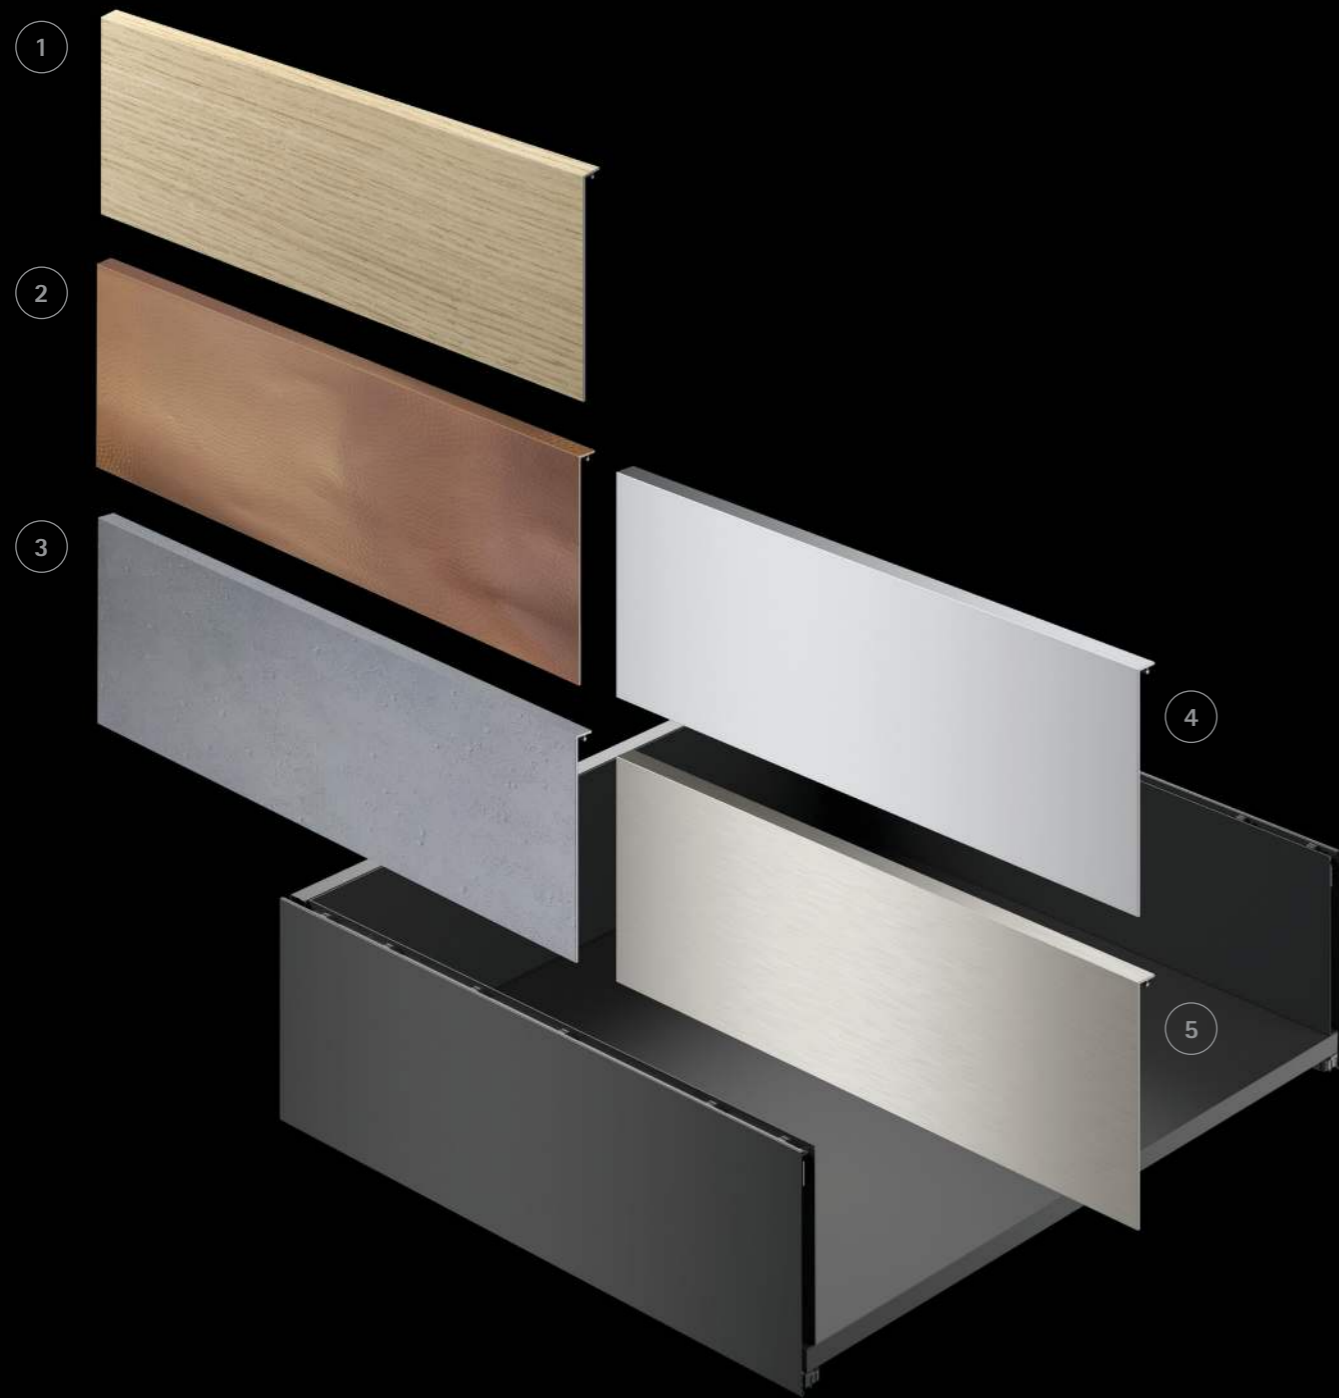

# DESIGN PROFILES

An opportunity to add a colour accent, or match with existing drawer sides. Design Profiles sit neatly at the top of your drawer side for a flash of colour every time you open it. Profile colours include white, silver white, silver anthracite, aluminium, stainless steel, chrome, walnut or oak.

## DESIGN PROFILE ACCENT COLOURS

- 1 Walnut
- 2 Oak
- 3 Chrome
- 4 Stainless Steel
- 5 Aluminium

## DESIGN PROFILE MATCHED COLOURS

- 6 Anthracite
- 7 Silver\*
- 8 White

*\*Available by special order only*

# INTRODUCING DESIGNCAPES

DesignCapes are interchangeable cloaks for drawer sides. That means you can make your drawer side whatever colour you want. Our modern colour set includes Aluminium, Stainless Steel, Oak, Hammerblow Copper and Concrete. DesignCapes can also be custom coloured to almost any colour or print by powder-coating.